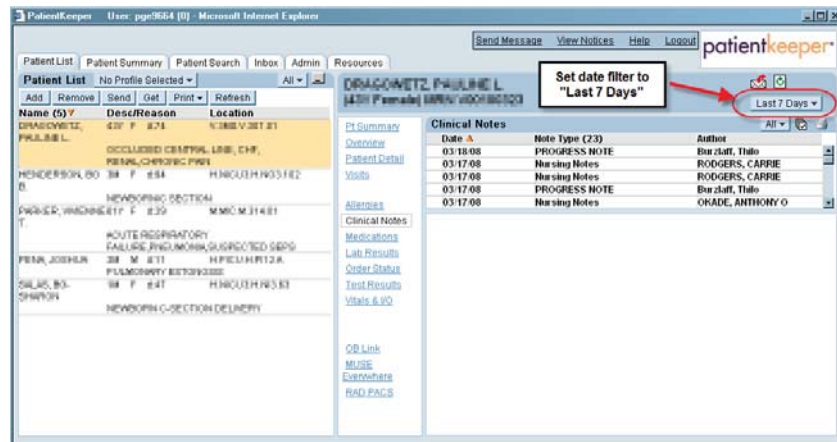

### Date Filter

Set date filter to last 7 days setting

(unless performing a search where you need older data)

### Lab Filter

Set lab display to Panel Summary or Expanded Panels

(these perform faster than other options)

When set up with these options, each page should load within 1-2 seconds.