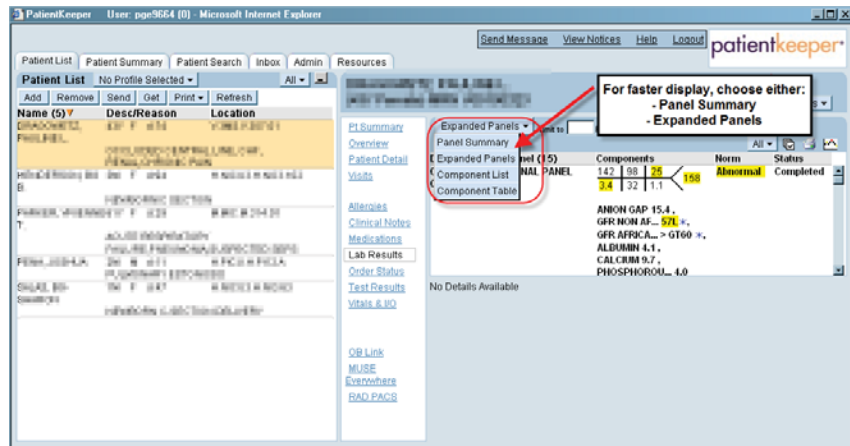

## MHS Clinical Portal Quick Reference Tips and Tricks: Filter Settings

### Date Filter

Set date filter to last 7 days setting

(unless performing a search where you need older data)

### Lab Filter

Set lab display to Panel Summary or Expanded Panels

(these perform faster than other options)

When set up with these options, each page should load within 1-2 seconds.